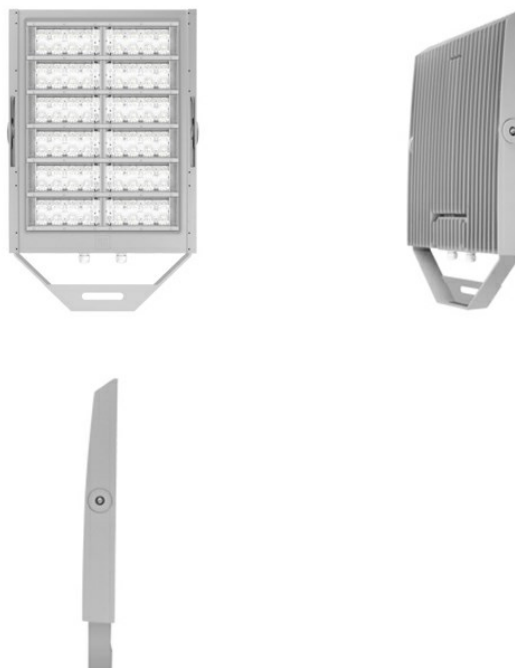

SQUARE PRO 64/2 A/M

Part number	06270294
Lampholder:	LED
Light Source:	LED
Wattage:	550 W
Finish:	GR-94 / Metallic grey / Textured
Insulation class:	I
Degree of protection:	IP66
IK-J-xxIP:	IK07 3J xx5
CRI:	70
Kelvin:	4000
Optic:	ASYMMETRIC MEDIUM REFLECTOR
Lightsource lumen output:	74240 lm
Luminaire lumen output:	64345 lm
L:	L80
B:	B10
Lifetime:	108000 h
Ta MIN luminaire:	-40°
Ta MAX luminaire:	50°
ULR:	0%
IPEA* (Street Lighting):	A
IPEA* (Area Lighting):	A3+
IPEA* (Cycle/Pedestrian Lighting):	A+
IPEA* (Green Areas):	A+
IPEA* (Historical Areas):	A4+

Description

LED floodlight with superior output for interior and exterior professional lighting of large areas and sports' facilities, comprising of:

- Die-cast aluminium housing chemically pre-treated and painted with polyester powder coating
- Optical unit comprising of lenses especially designed for a maximum performance and light distribution. The lenses are made of a specific optical polycarbonate which ensures the best available transmittance combined with the maximum achievable resistance to UV rays and heat
- Asymmetrical optic
- Anti-aging silicone gasket
- Built-in electrical connection box with aluminium cover
- Waterproof cable gland M25x1.5 for cables Ø 9- Ø 16 mm
- Light beam obtained by the combination of multiple LED modules
- Stainless steel external screws
- Steel bracket, hot galvanised and painted in polyester powder
- Graduated goniometer for aiming purposes
- The SQUARE PRO output includes the losses of the power unit
- To feed the SQUARE PRO only use the supply groups supplied as accessories
- The DALI power supply BOX can be connected to the projector with maximum cable length 2 m.
- Photometric data measure according to UNI EN 13032-4 and IES LM-79-08

Photometric data

Technical drawings

CONTROL GEAR

SQUARE PRO 64/2

14473401
Drivers unit 600 W - 1,4 A - 2CH - 220-240 V 50/60 Hz

14473894
Drivers box 600 W - 1,4 A - 2CH - 220-240 V 50/60 Hz

14473994
Drivers box 600 W 1,4A-2CH-DIM DALI