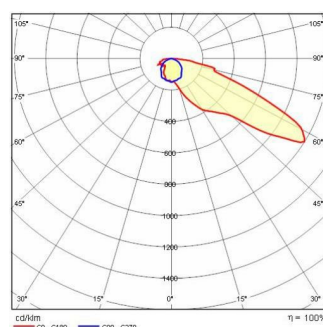

Photometric data