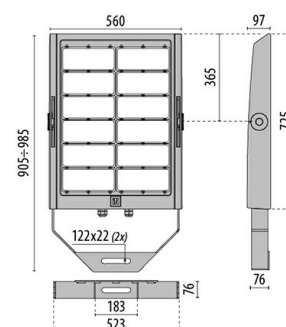

SQUARE PRO 64/2 A/M

Part number	06270294
Lampholder:	LED
Light Source:	LED
Wattage:	550 W
Finish:	GR-94 / Metallic grey / Textured
Insulation class:	I
Degree of protection:	IP66
IK-J-xxIP:	IK07 3J xx5
CRI:	70
Kelvin:	4000
Optic:	ASYMMETRIC MEDIUM REFLECTOR
Lightsource lumen output:	74240 lm
Luminaire lumen output:	64345 lm
L:	L80
B:	B10
Lifetime:	108000 h
Ta MIN luminaire:	-40°
Ta MAX luminaire:	50°
ULR:	0%
IPEA* (Street Lighting):	A
IPEA* (Area Lighting):	A3+
IPEA* (Cycle/Pedestrian Lighting):	A+
IPEA* (Green Areas):	A+
IPEA* (Historical Areas):	A4+

Description

LED floodlight with superior output for interior and exterior professional lighting of large areas and sports' facilities, comprising of:

- Die-cast aluminium housing chemically pre-treated and painted with polyester powder coating
- Optical unit comprising of lenses especially designed for a maximum performance and light distribution. The lenses are made of a specific optical polycarbonate which ensures the best available transmittance combined with the maximum achievable resistance to UV rays and heat
- Asymmetrical optic
- Anti-aging silicone gasket
- Built-in electrical connection box with aluminium cover
- Waterproof cable gland M25x1.5 for cables Ø 9- Ø 16 mm
- Light beam obtained by the combination of multiple LED modules
- Stainless steel external screws
- Steel bracket, hot galvanised and painted in polyester powder
- Graduated goniometer for aiming purposes
- The SQUARE PRO output includes the losses of the power unit
- To feed the SQUARE PRO only use the supply groups supplied as accessories
- The DALI power supply BOX can be connected to the projector with maximum cable length 2 m.
- Photometric data measure according to UNI EN 13032-4 and IES LM-79-08

Photometric data

Technical drawings

CONTROL GEAR

SQUARE PRO 64/2

14473401
Drivers unit 600 W - 1,4 A - 2CH - 220-240 V 50/60 Hz

14473894
Drivers box 600 W - 1,4 A - 2CH - 220-240 V 50/60 Hz

14473994
Drivers box 600 W 1,4A-2CH-DIM DALI